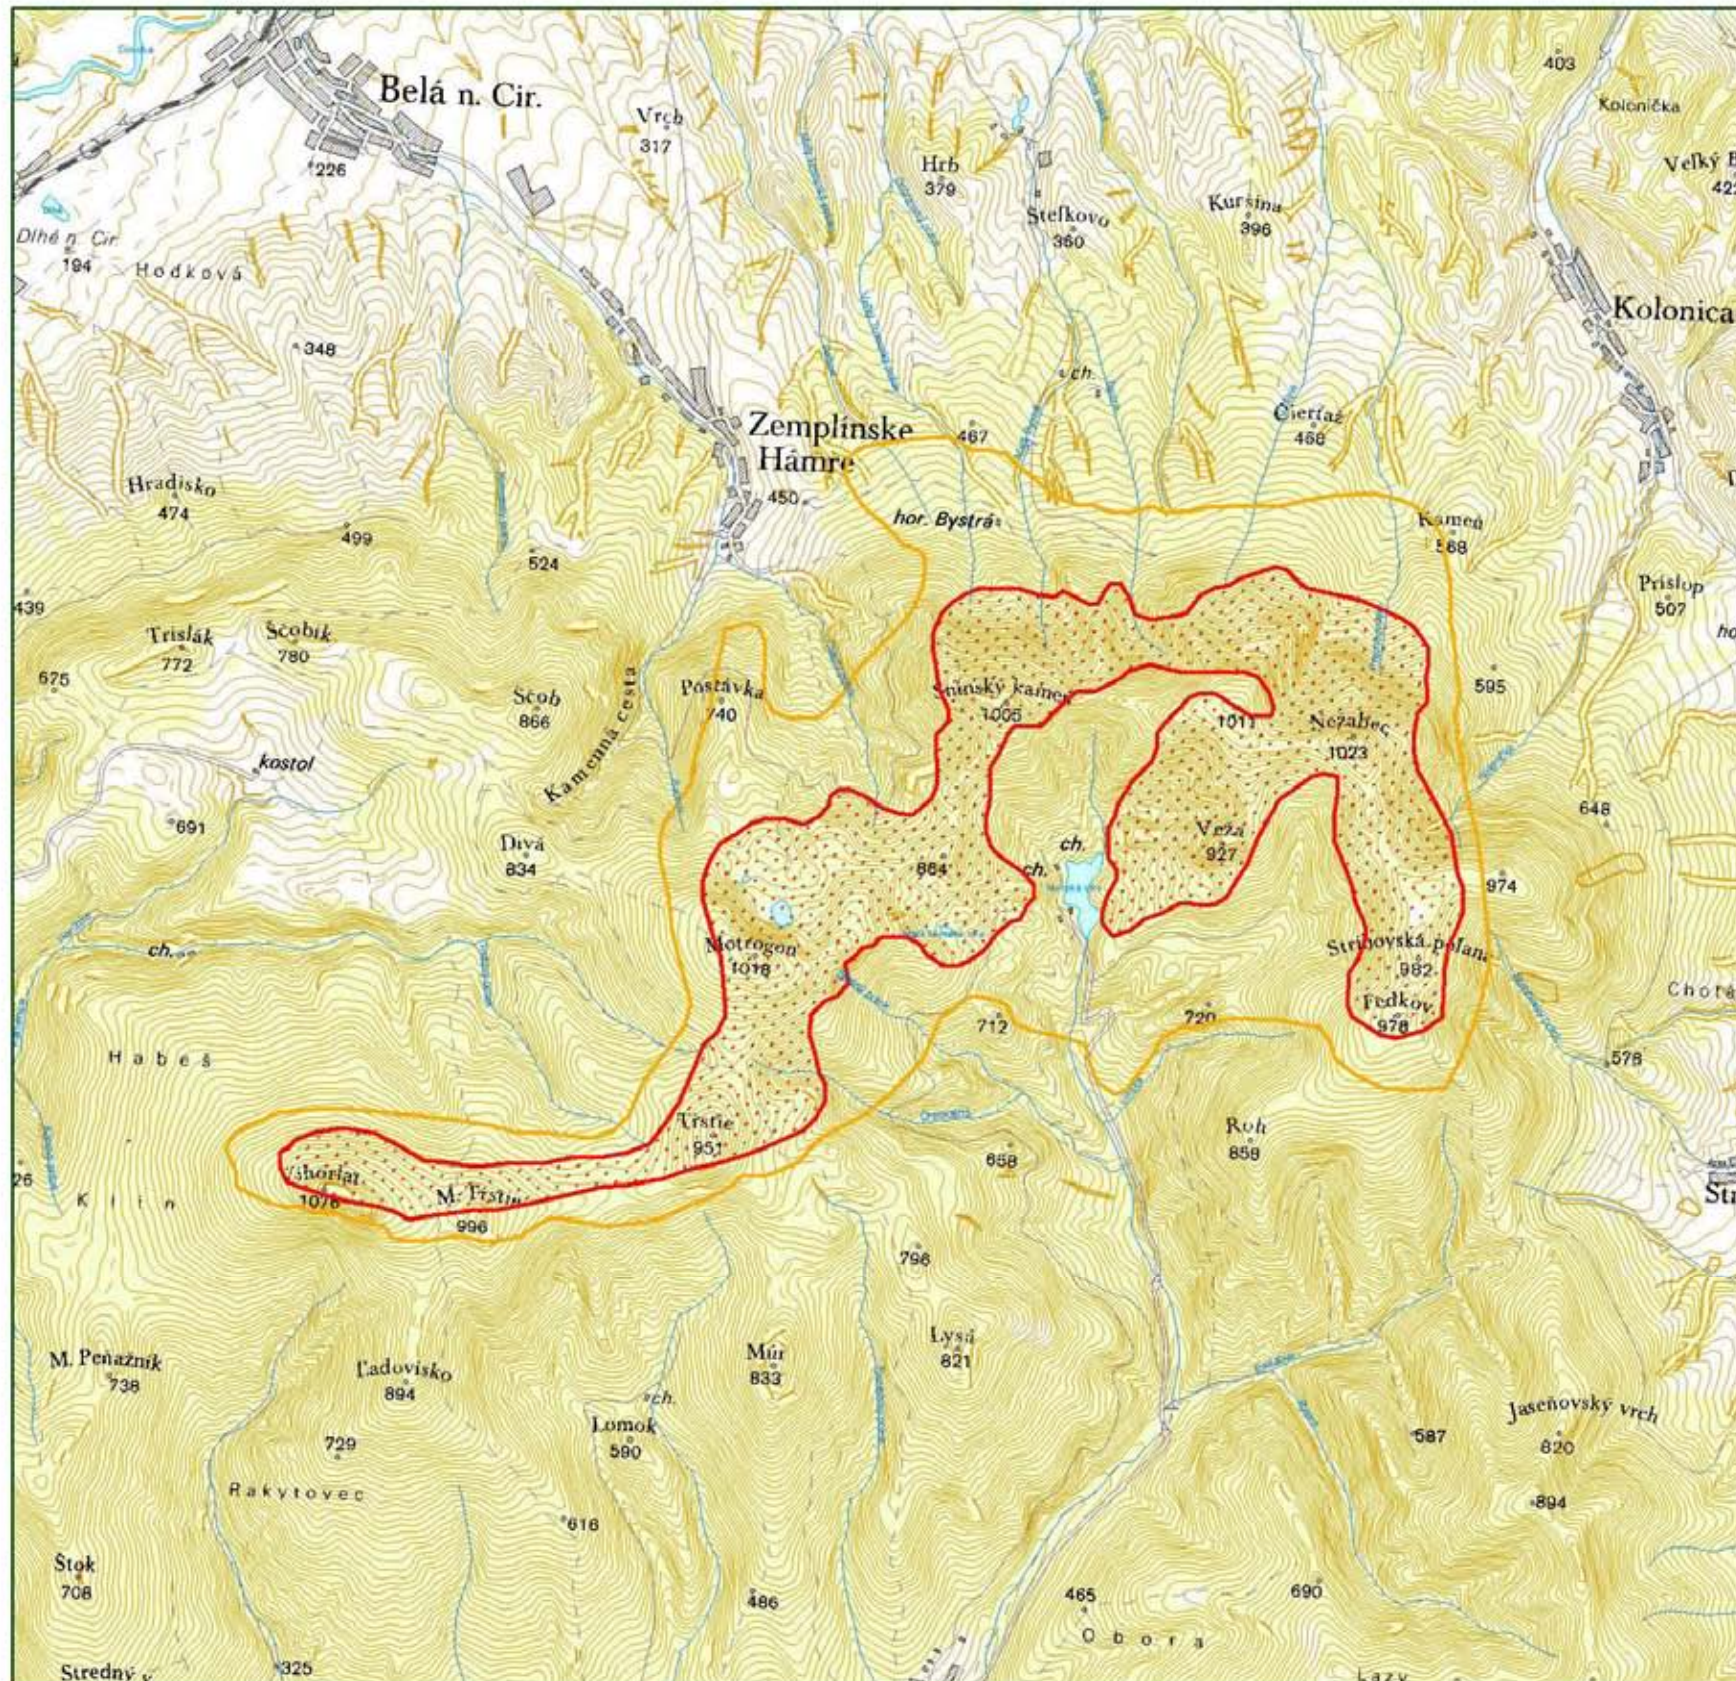

BEECH PRIMEVAL FORESTS OF THE CARPATHIANS

Map sheets of individual properties within the nominated series

Vihorlat

Legend:

-  Core zone
-  Buffer zone

Note: The buffer zone boundary coincides with the Vihorlatský Prales National Nature Preserve (category Ia according to Guidelines for Protected Area Management Categories (IUCN, 1994)).

-  Forests
-  Urban areas
-  Lakes
-  Streams
-  Primary transportation roads
-  Secondary transportation roads
-  Forest and rural hard top roads
-  Forest and rural dirt roads

1:50 000